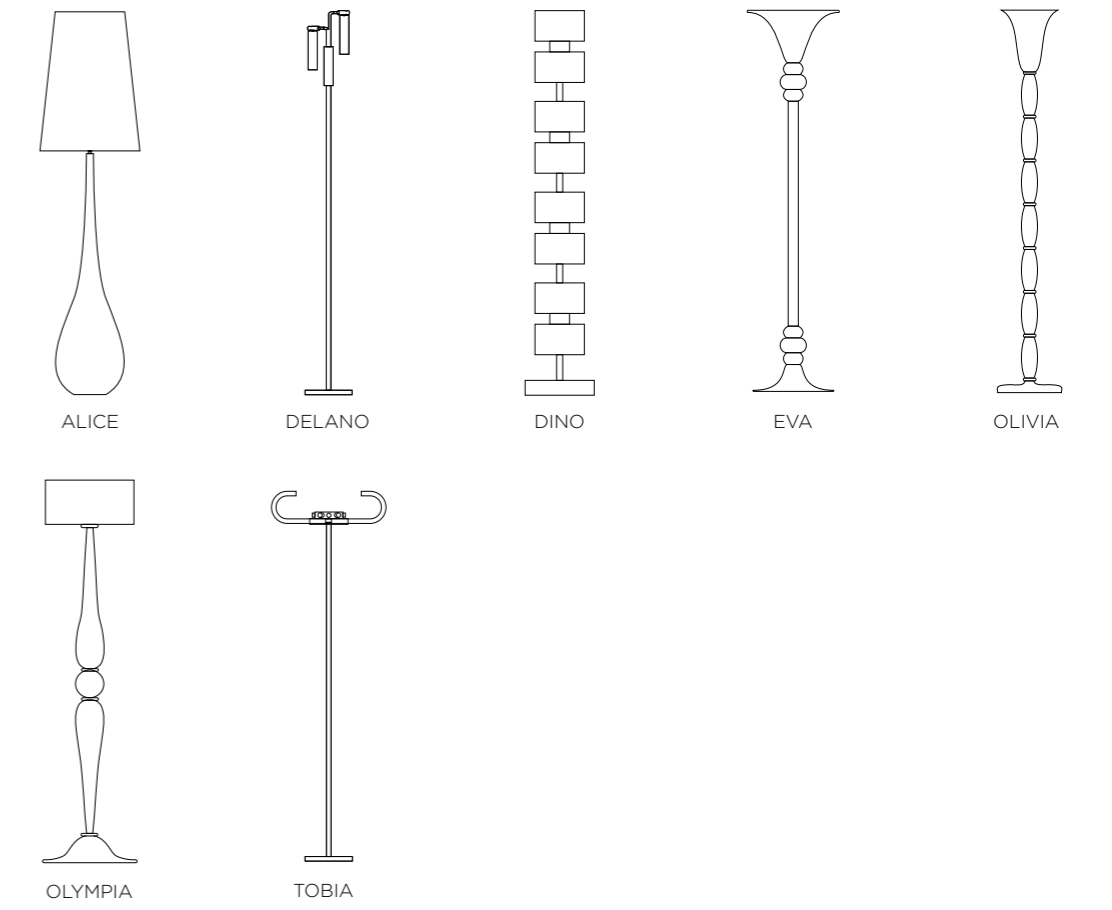

VOLANTE

ZEUS

VISIT BARONCELLI.COM FOR MORE DETAILS

THIS PAGE FROM LEFT TO RIGHT, TITO MINI FILI LAMP, BRIOSO LAMP AND CANYON LAMP

PENDANTS

TABLE LAMPS

VISIT BARONCELLI.COM FOR MORE DETAILS

BARONCELLI.COM

THIS PAGE ALICE FLOOR LAMP AND OLYMPIA FLOOR LAMP

WALL LIGHTS

FLOOR LAMPS

VISIT BARONCELLI.COM FOR MORE DETAILS

OBJECTS

ACHILLE

CANALETTO

FAVOLA