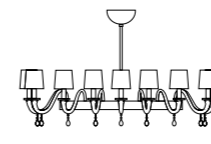

CHANDELIERS

DELFO

VISIT BARONCELLI.COM FOR MORE DETAILS