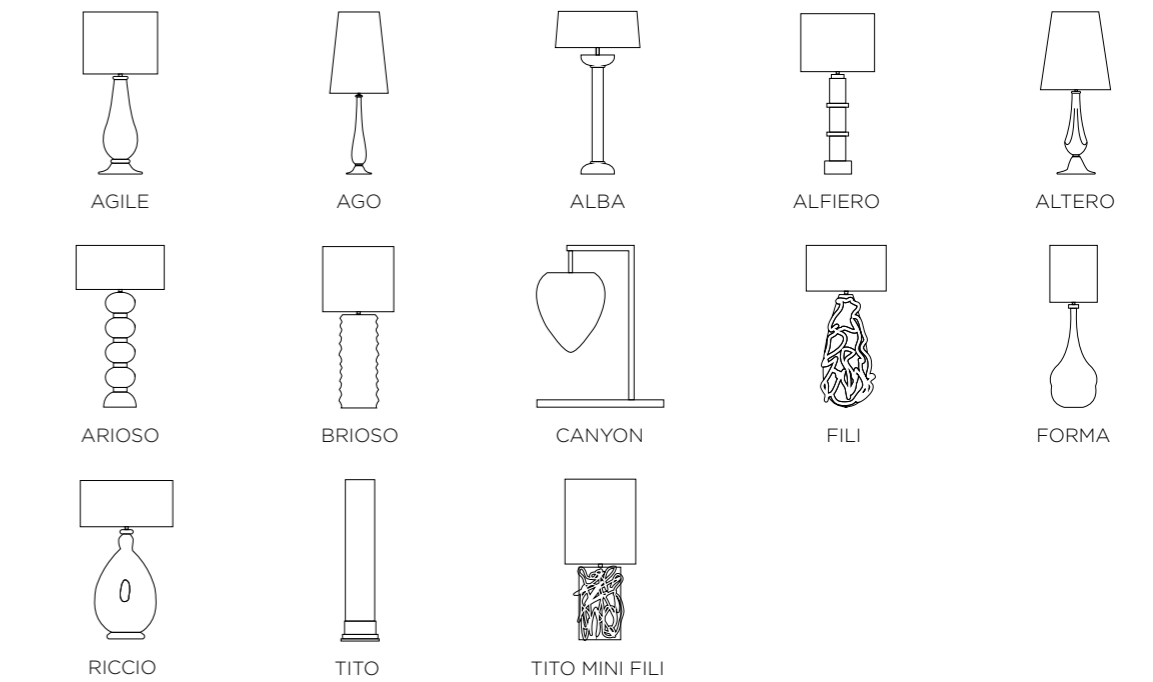

VOLANTE

ZEUS

VISIT BARONCELLI.COM FOR MORE DETAILS

THIS PAGE FROM LEFT TO RIGHT, TITO MINI FILI LAMP, BRIOSO LAMP AND CANYON LAMP

PENDANTS

TABLE LAMPS

VISIT BARONCELLI.COM FOR MORE DETAILS

BARONCELLI.COM

THIS PAGE ALICE FLOOR LAMP AND OLYMPIA FLOOR LAMP

WALL LIGHTS

FLOOR LAMPS

VISIT BARONCELLI.COM FOR MORE DETAILS

OBJECTS

ACHILLE

CANALETTO

FAVOLA