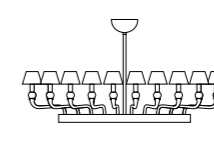

CHANDELIERS

BRUNO

VISIT BARONCELLI.COM FOR MORE DETAILS