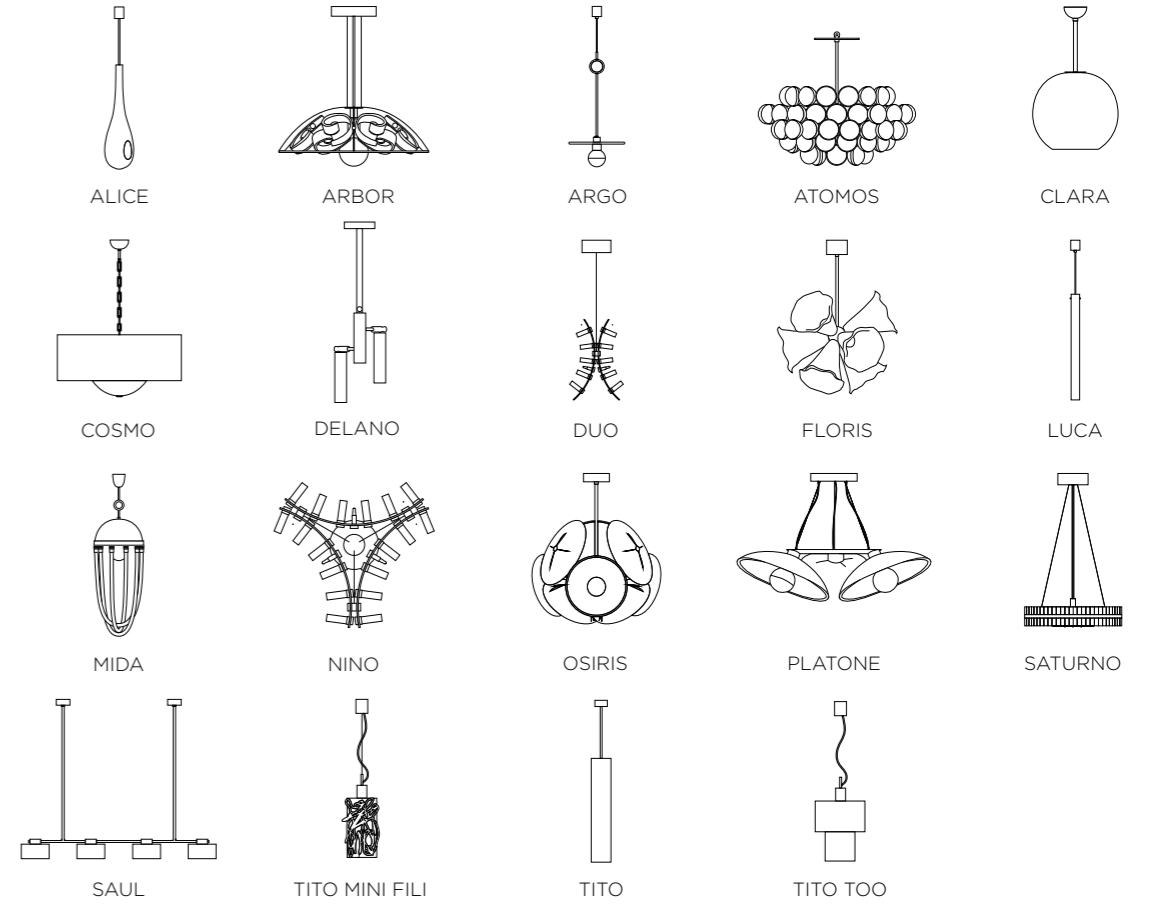

VOLANTE

ZEUS

VISIT BARONCELLI.COM FOR MORE DETAILS

THIS PAGE FROM LEFT TO RIGHT, TITO MINI FILI LAMP, BRIOSO LAMP AND CANYON LAMP

PENDANTS

TABLE LAMPS

VISIT BARONCELLI.COM FOR MORE DETAILS

BARONCELLI.COM

THIS PAGE ALICE FLOOR LAMP AND OLYMPIA FLOOR LAMP

WALL LIGHTS

FLOOR LAMPS

VISIT BARONCELLI.COM FOR MORE DETAILS

OBJECTS

ACHILLE

CANALETTO

FAVOLA